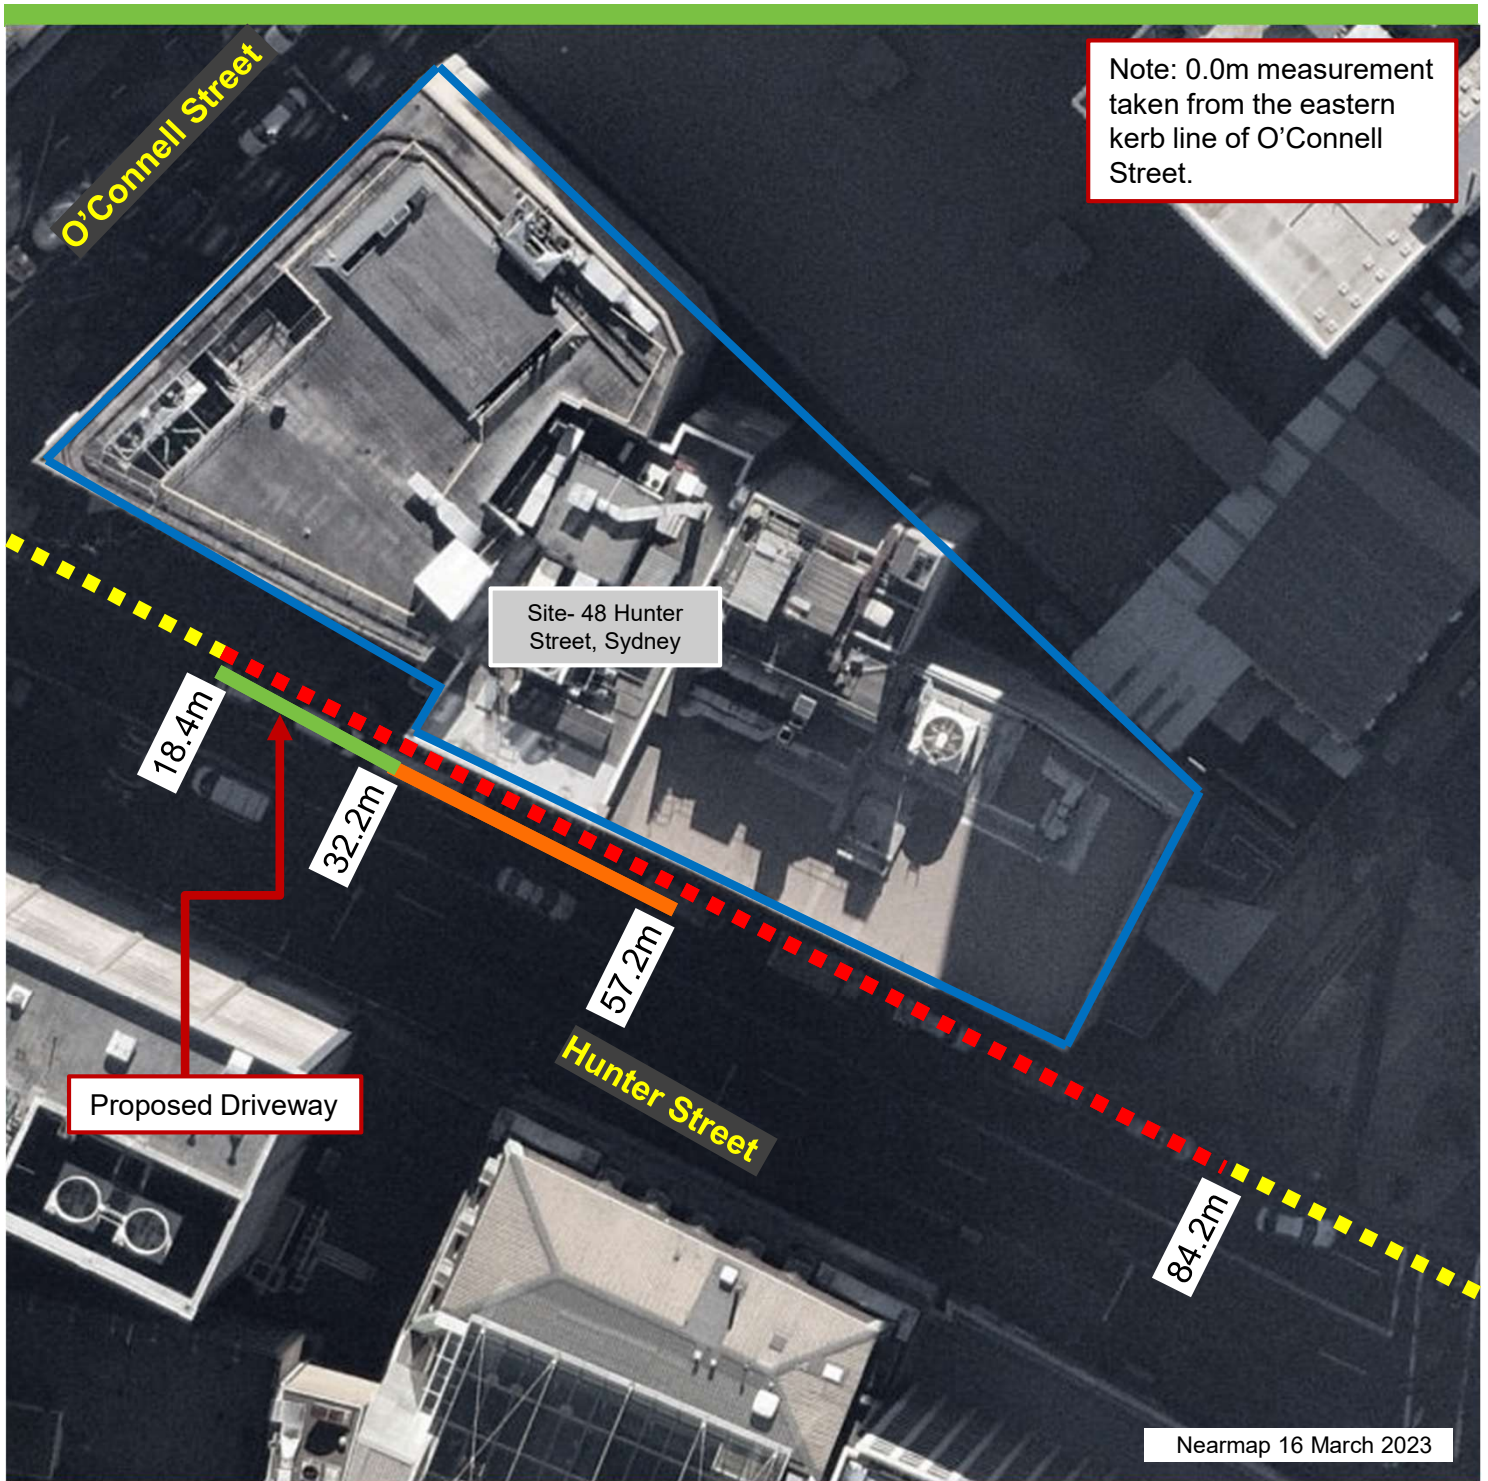

## Hunter Street, Sydney Proposed Works Zone

### Existing

- ■ ■ No Stopping
- No Parking 3-8pm Mon-Fri
- ■ ■ Loading Zone Ticket 6am-3pm Mon-Fri
- 4P Ticket 8pm-Midnight Mon-Fri 10am-10pm Sat 8am-10pm Sun & Public Holidays

### Proposed

- Works Zone  
7am-7pm Mon-Fri  
7am-5pm Sat
- No Stopping All Other Times